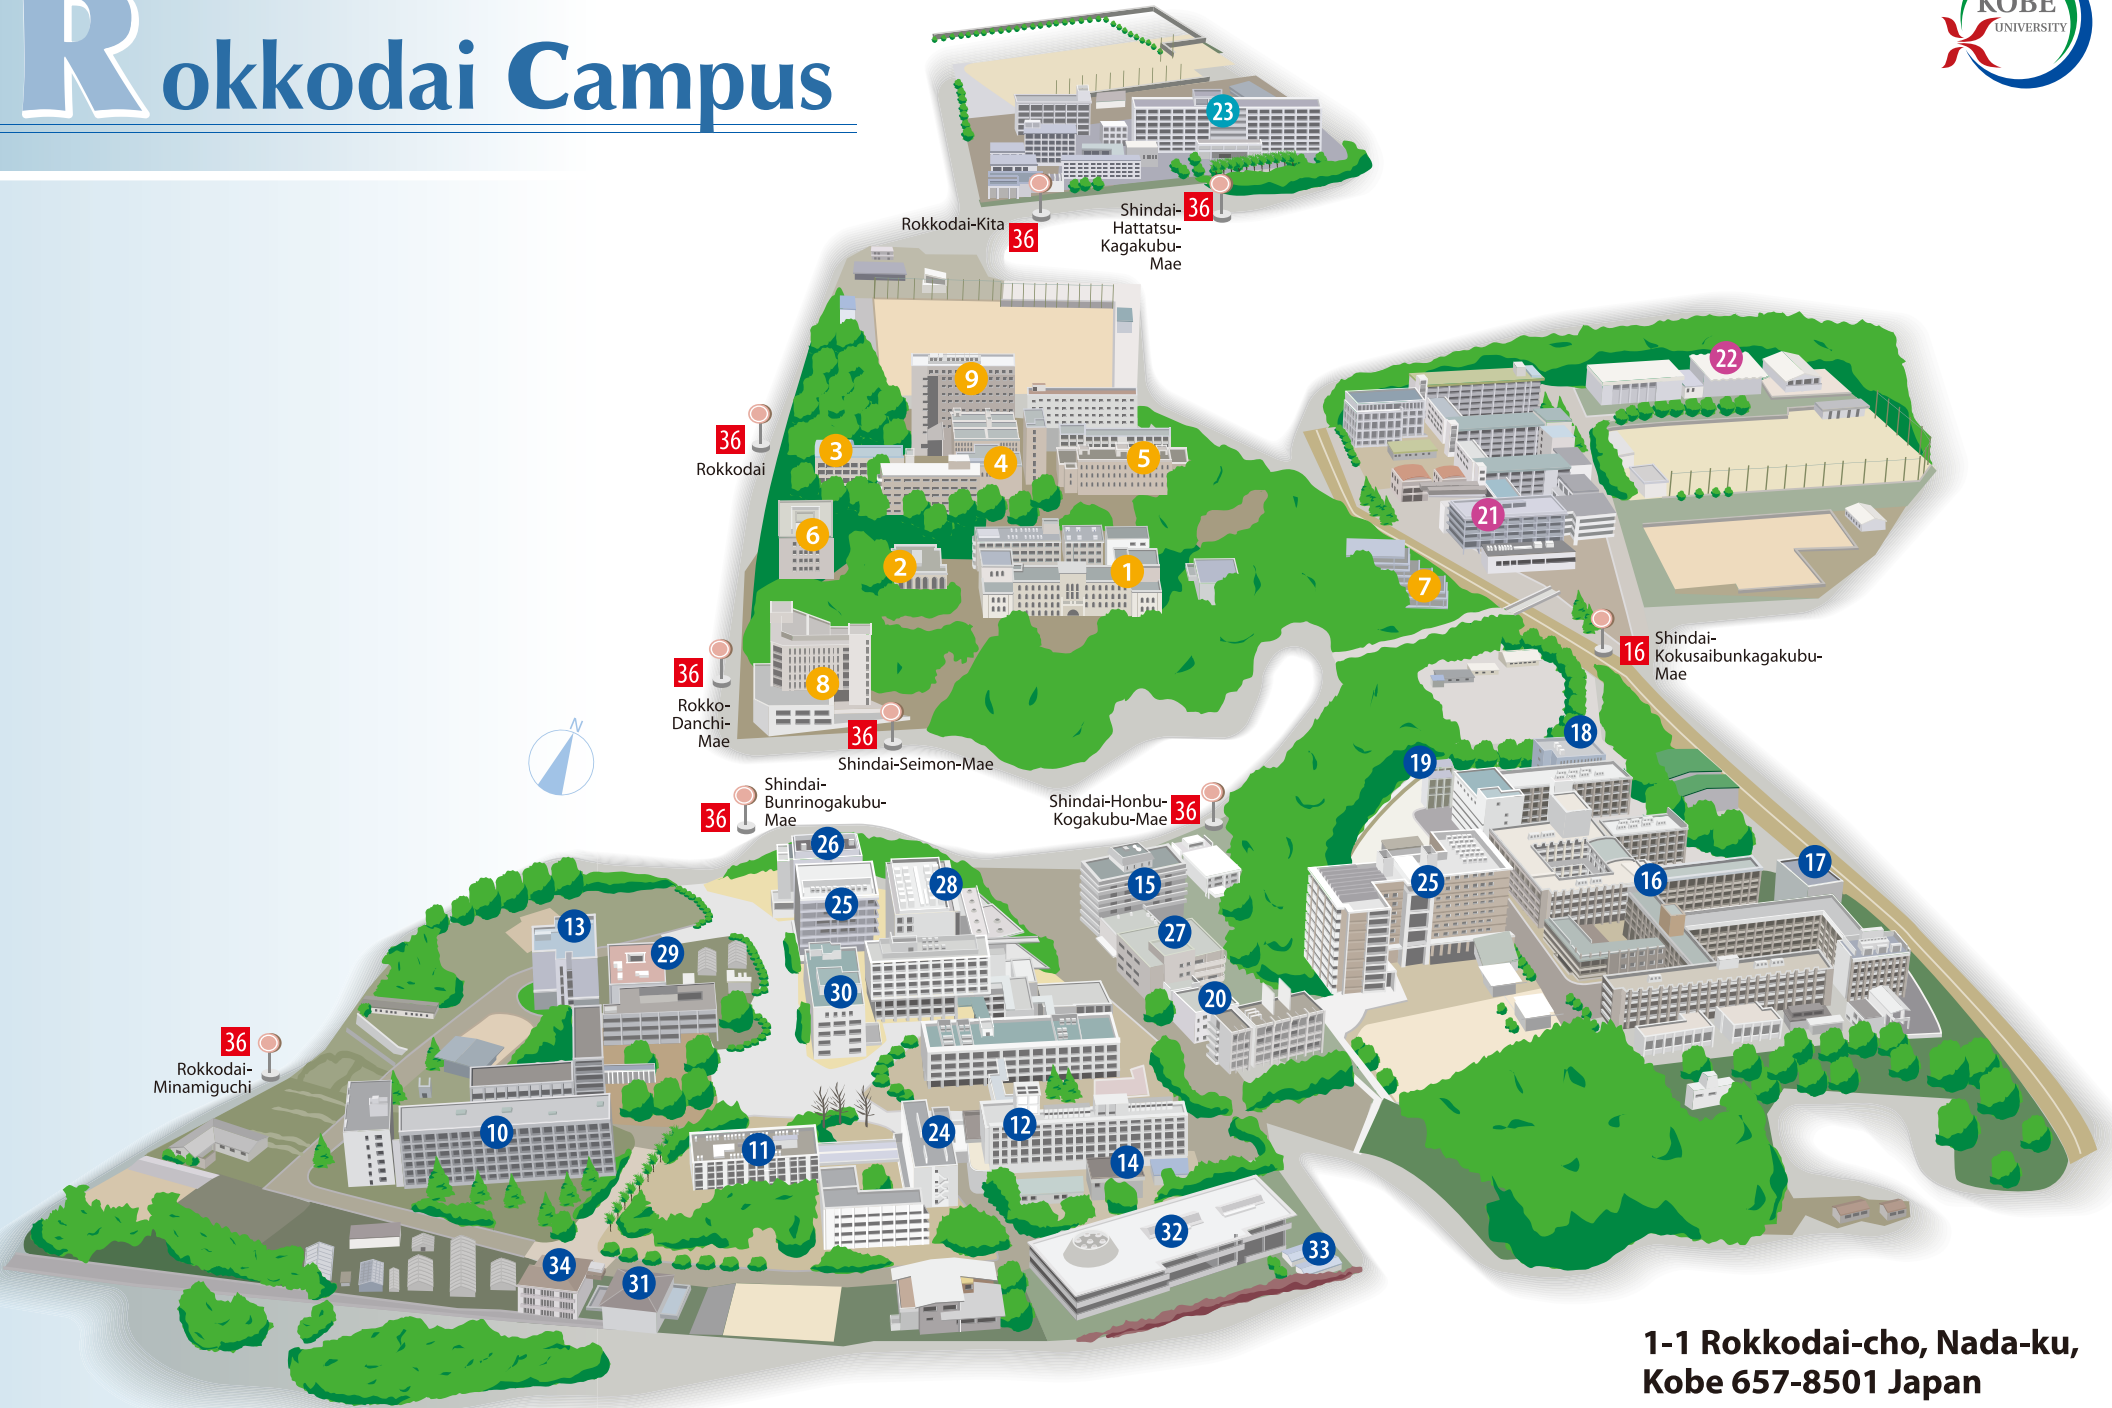

Rokkodai Campus

1-1 Rokkodai-cho, Nada-ku,
Kobe 657-8501 Japan

- 1 Main Building
(Graduate School of Economics
Faculty of Economics
Graduate School of Business Administration
School of Business Administration)
- 2 Auditorium
- 3 Graduate School of Law / Faculty of Law
- 4 Library for Social Sciences
- 5 Research Institute for Economics and Business Administration
- 6 Graduate School of International Cooperation Studies
- 7 Student's Hall
- 8 Academia Hall for Social Sciences
- 9 Frontier Hall for Social Sciences (EU Institute in Japan, Kansai)
- 10 Faculty of Agriculture / Graduate School of Agricultural Science
- 11 Faculty of Letters / Graduate School of Humanities
- 12 Faculty of Science / Graduate School of Science
- 13 Center for Supports to Research and Education Activities,
Radioisotope Division
- 14 Center for Supports to Research and Education Activities,
Cryogenic Division
- 15 Administration Offices
(Secretariat / Medical Center for Student Health)
- 16 Faculty of Engineering / Graduate School of Engineering
- 17 Research Center for Urban Safety and Security
- 18 Center for Supports to Research and
Education Activities, Instrumental Analysis Division
- 19 Information Science and Technology Center (annex)
- 20 Information Science and Technology Center (main)
- 21 Student Center
Faculty of Intercultural Studies /
Graduate School of Intercultural Studies
Institute for Promotion of Higher Education
School of Languages and Communication
General Library
Library for Cross-Cultural Studies
- 22 Gymnasium

- 28 Center for Environmental Management
- 29 Headquarters for Innovative Cooperation and Development
- 30 Research Center for Environmental Genomics
Biosignal Research Center
- 31 Takikawa Memorial Hall
- 32 Kobe University Centennial Hall
(International Convention Center / International Student Center)
- 33 Yamaguchi Seishi Memorial House
- 34 Chobo-kan (Guest House)